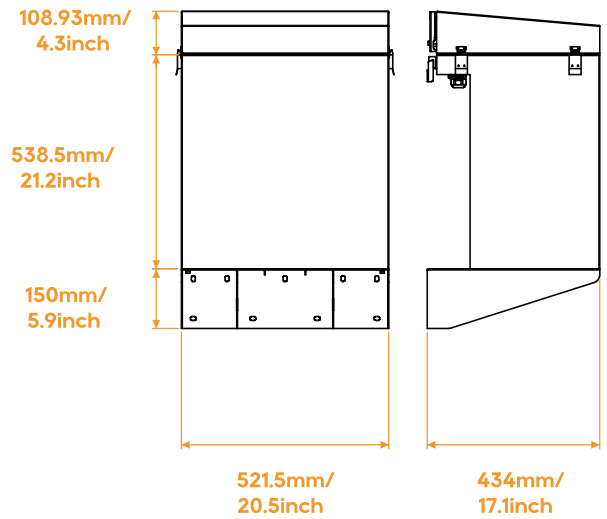

Wall Mounting