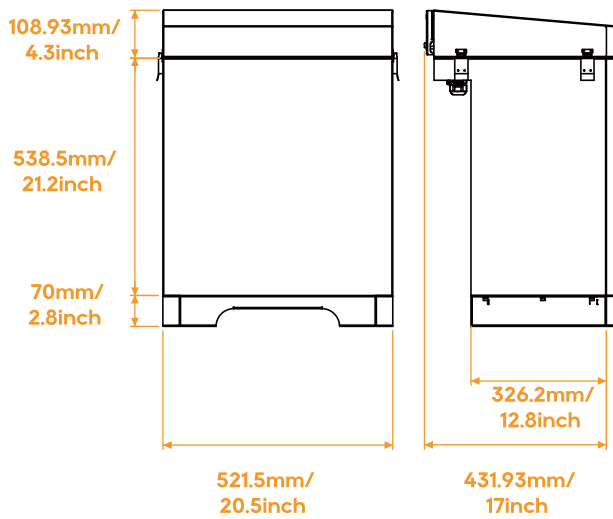

Mechanical drawing

Floor Mounting